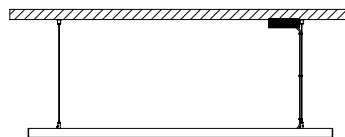

B Suspension installation with surface mounted driver (with canopy).