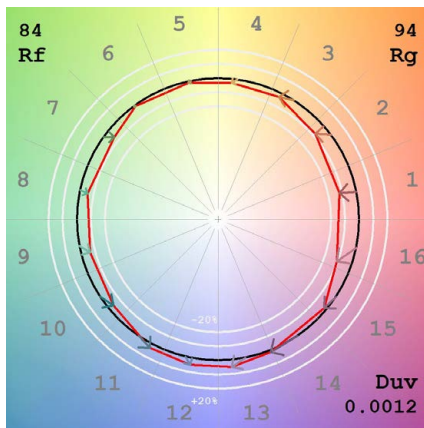

## LUMINOUS INTENSITY DISTRIBUTION

## AVERAGE AND CENTER E Figure

Height	AVR E	CENTER E	Diameter
1.00m	70.04 lx	199.19 lx	262.44 cm
2.00m	17.51 lx	49.80 lx	524.89 cm
3.00m	7.78 lx	22.13 lx	787.33 cm
4.00m	4.38 lx	12.45 lx	1049.78 cm
5.00m	2.80 lx	7.97 lx	1312.22 cm

Angle: 105.4 deg

*Tested with 1ft 3000K LED strip.*

*Note: The above graph indicates the illuminated area and the average illumination when luminaire is at different distance.*

— Reference Illuminant  
— Test Source