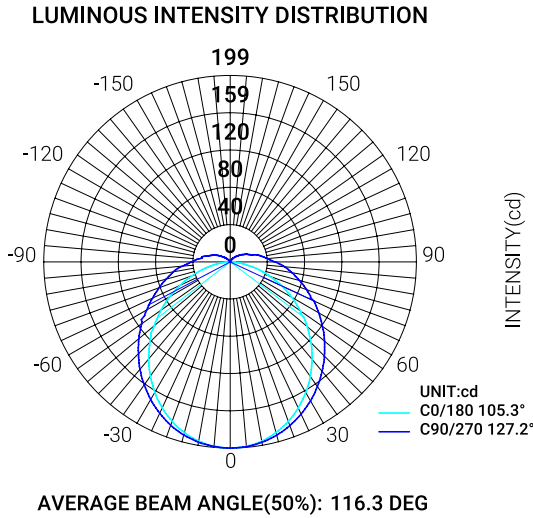

LUMINOUS INTENSITY DISTRIBUTION

AVERAGE AND CENTER E Figure

Height	AVR E	CENTER E	Diameter
1.00m	70.04 lx	199.19 lx	262.44 cm
2.00m	17.51 lx	49.80 lx	524.89 cm
3.00m	7.78 lx	22.13 lx	787.33 cm
4.00m	4.38 lx	12.45 lx	1049.78 cm
5.00m	2.80 lx	7.97 lx	1312.22 cm

Angle: 105.4 deg

Tested with 1ft 3000K LED strip.

Note: The above graph indicates the illuminated area and the average illumination when luminaire is at different distance.