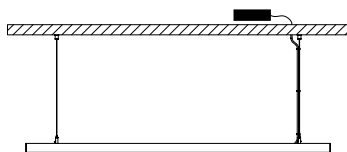

Installation:

A Suspension installation with remote driver (in junction box).