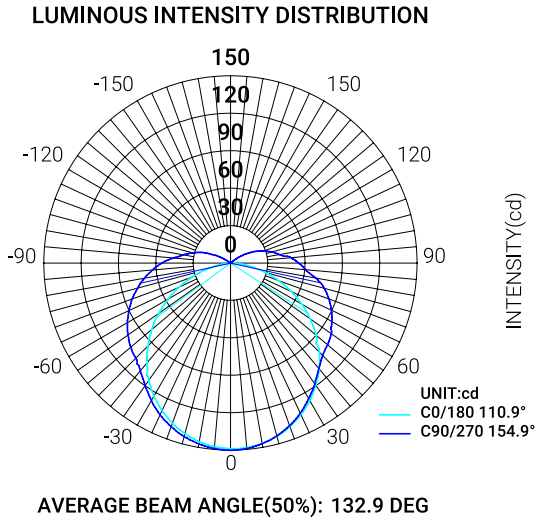

Working Voltage (V)	DC24V
Input power (W/ft)	6.1
Beam Angle (°)	132.9

CCT	Source Lumen lm/ft	Delivery Lumen lm/ft	Source Lumen lm/W	Delivery Lumen lm/W
2700K	731	527	120	86
3000K	783	565	128	93
4000K	831	600	136	98

LG3030-MC

Wall mount mounting clips
1pcs

Driver:¹

Fixture length (ft)	Power (w)	Remote Driver with junction-box		Driver with canopy		
		Dimmable Driver ²	Non-Dimmable Driver	Dimmable Driver ²	Non-Dimmable Driver	Canopy ³
1	6.1	 JLM-30-24-JP2	 JLN-30-24-JP2	 JLM-30-24-NJ2	 JLN-30-24-NJ2	 CA-250 WH: White BK: Black
2	12.2					
3	18.3					
4	24.4					
5	30.5	 JLM-60-24-JP2	 JLN-60-24-JP2	 JLM-60-24-NJ2	 JLN-60-24-NJ2	
6	36.6					
7	42.7					
8	48.8					

LUMINOUS INTENSITY DISTRIBUTION

AVERAGE AND CENTER E Figure

Angle: 110.5 deg

Tested with 1ft 3000K LED strip.

Note: The above graph indicates the illuminated area and the average illumination when luminaire is at different distance.