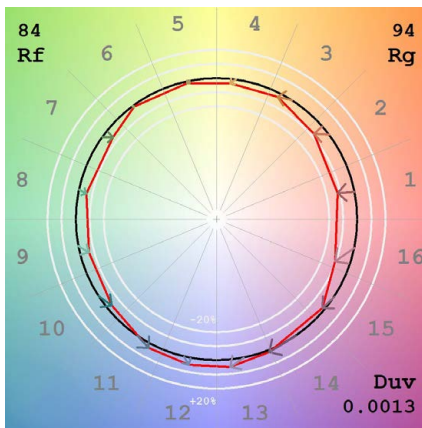

Working Voltage (V)	DC24V
Input power (W/ft)	6.1
Beam Angle (°)	132.9

CCT	Source Lumen lm/ft	Delivery Lumen lm/ft	Source Lumen lm/W	Delivery Lumen lm/W
2700K	731	527	120	86
3000K	783	565	128	93
4000K	831	600	136	98

LUMINOUS INTENSITY DISTRIBUTION

AVERAGE AND CENTER E Figure

Angle: 110.5 deg

Tested with 1ft 3000K LED strip.

Note: The above graph indicates the illuminated area and the average illumination when luminaire is at different distance.

— Reference Illuminant
 — Test Source

Standard Fixture Optimized Lengths

In order to minimize shadow spots we build each fixture to an optimized length closest to your desired length.

	Length (Including two side End caps)							
Nominal Length	1ft	2ft	3ft	4ft	5ft	6ft	7ft	8ft
Actual Length	10 ⁹ / ₁₆ "	1' 11 ² / ₁₆ "	2' 10 ⁵ / ₁₆ "	3' 9 ⁸ / ₁₆ "	4' 11 ⁷ / ₁₆ "	5' 10 ¹⁰ / ₁₆ "	6' 9 ¹³ / ₁₆ "	7' 11 ¹³ / ₁₆ "