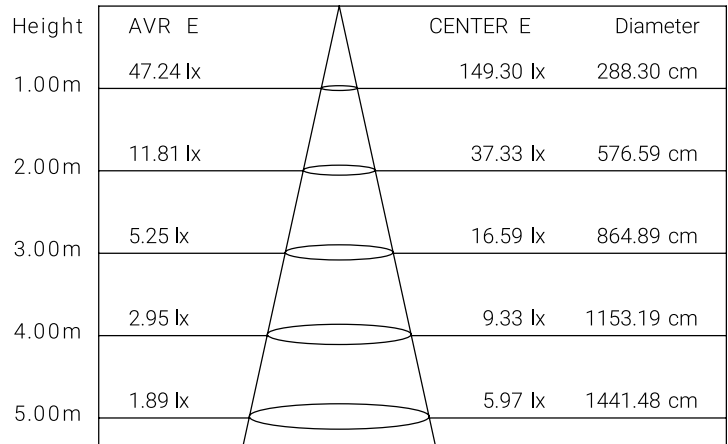

Working Voltage (V)	DC24V
Input power (W/ft)	6.1
Beam Angle (°)	132.9

CCT	Source Lumen lm/ft	Delivery Lumen lm/ft	Source Lumen lm/W	Delivery Lumen lm/W
2700K	731	527	120	86
3000K	783	565	128	93
4000K	831	600	136	98

LG3030-MC

Wall mount mounting clips
1pcs

Driver:¹

Fixture length (ft)	Power (w)	Remote Driver with junction-box		Driver with canopy		
		Dimmable Driver ²	Non-Dimmable Driver	Dimmable Driver ²	Non-Dimmable Driver	Canopy ³
1	6.1	 JLM-30-24-JP2	 JLN-30-24-JP2	 JLM-30-24-NJ2	 JLN-30-24-NJ2	 CA-250 WH: White BK: Black
2	12.2					
3	18.3					
4	24.4					
5	30.5	 JLM-60-24-JP2	 JLN-60-24-JP2	 JLM-60-24-NJ2	 JLN-60-24-NJ2	
6	36.6					
7	42.7					
8	48.8					

LUMINOUS INTENSITY DISTRIBUTION

AVERAGE AND CENTER E Figure

Angle: 110.5 deg

Tested with 1ft 3000K LED strip.

Note: The above graph indicates the illuminated area and the average illumination when luminaire is at different distance.

— Reference Illuminant
 — Test Source

Standard Fixture Optimized Lengths

In order to minimize shadow spots we build each fixture to an optimized length closest to your desired length.

	Length (Including two side End caps)							
Nominal Length	1ft	2ft	3ft	4ft	5ft	6ft	7ft	8ft
Actual Length	10 ⁹ / ₁₆ "	1' 11 ² / ₁₆ "	2' 10 ⁵ / ₁₆ "	3' 9 ⁸ / ₁₆ "	4' 11 ⁷ / ₁₆ "	5' 10 ¹⁰ / ₁₆ "	6' 9 ¹³ / ₁₆ "	7' 11 ¹³ / ₁₆ "