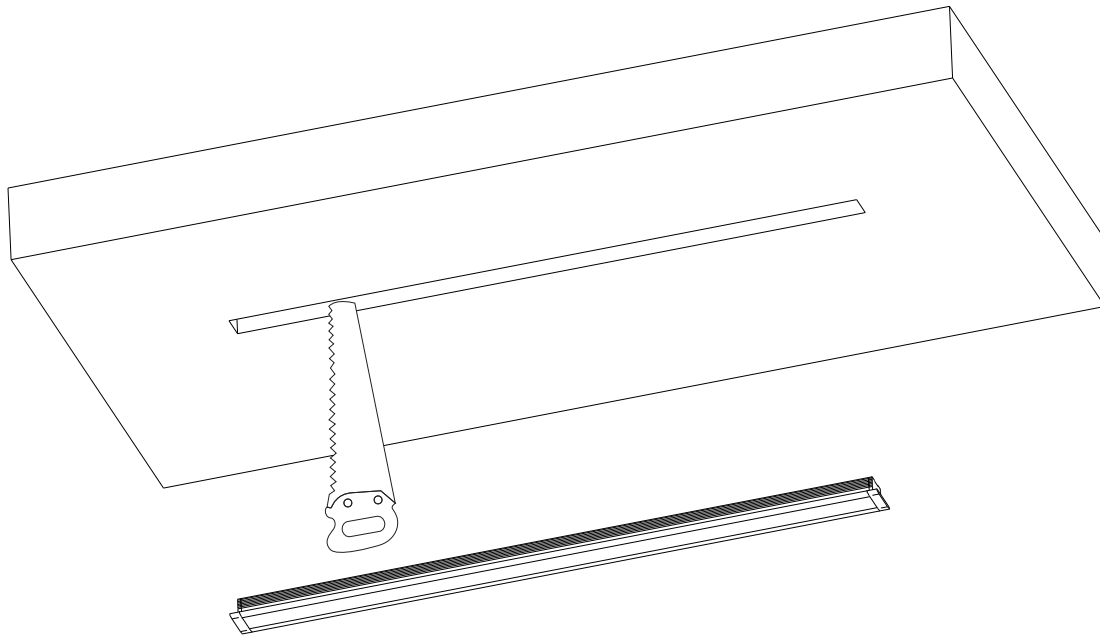

JOYOLIGHT

LE2513

**INSTALLATION
GUIDE**
2019-01

**READ CAREFULLY
BEFORE INSTALLATION**

#12, 5200 Dixie Rd,
Mississauga, ON
Canada L4W 1E4
www.joyolight.ca
sales@joyolight.com

Installation

1. Milling slots on the ceiling.

2. Connect the power cord.

Installation

3. finish installation.