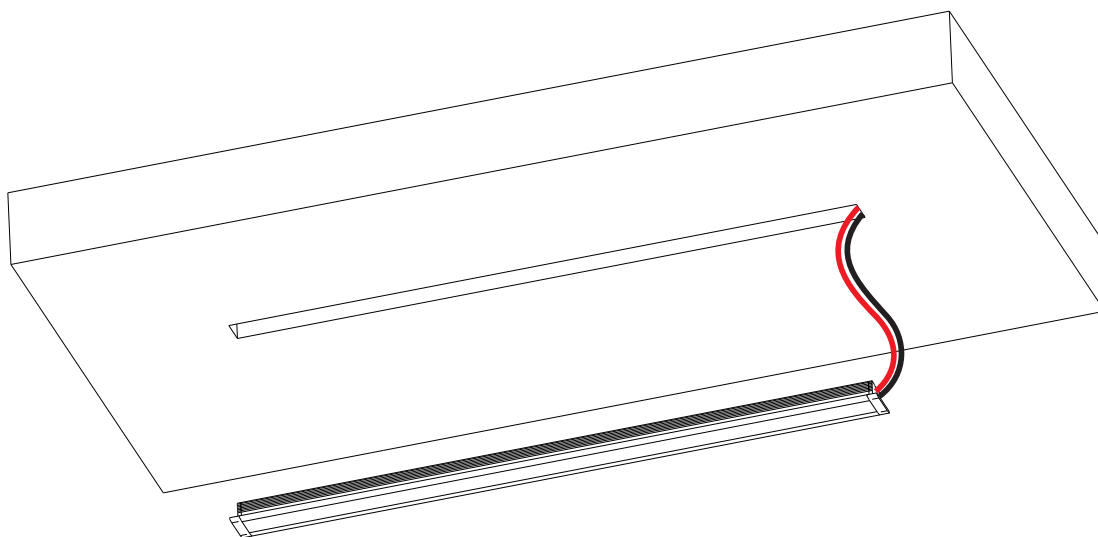

JOYOLIGHT

LE2513

**INSTALLATION
GUIDE**
2019-01

**READ CAREFULLY
BEFORE INSTALLATION**

#12, 5200 Dixie Rd,
Mississauga, ON
Canada L4W 1E4
www.joyolight.ca
sales@joyolight.com

Installation

1. Milling slots on the ceiling.

2. Connect the power cord.

Installation

3. finish installation.