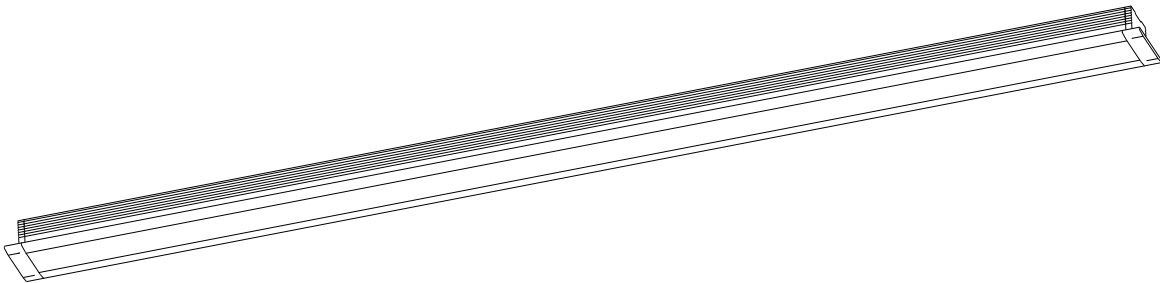

JOYOLIGHT

LE2513

**INSTALLATION
GUIDE**
2019-01

**READ CAREFULLY
BEFORE INSTALLATION**

#12, 5200 Dixie Rd,
Mississauga, ON
Canada L4W 1E4
www.joyolight.ca
sales@joyolight.com

Installation

1. Milling slots on the ceiling.

2. Connect the power cord.

Installation

3. finish installation.